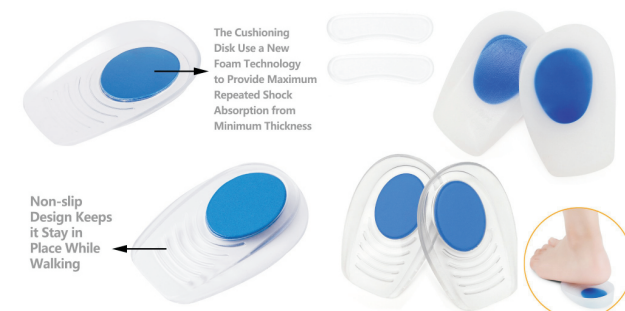

Heel Cushion